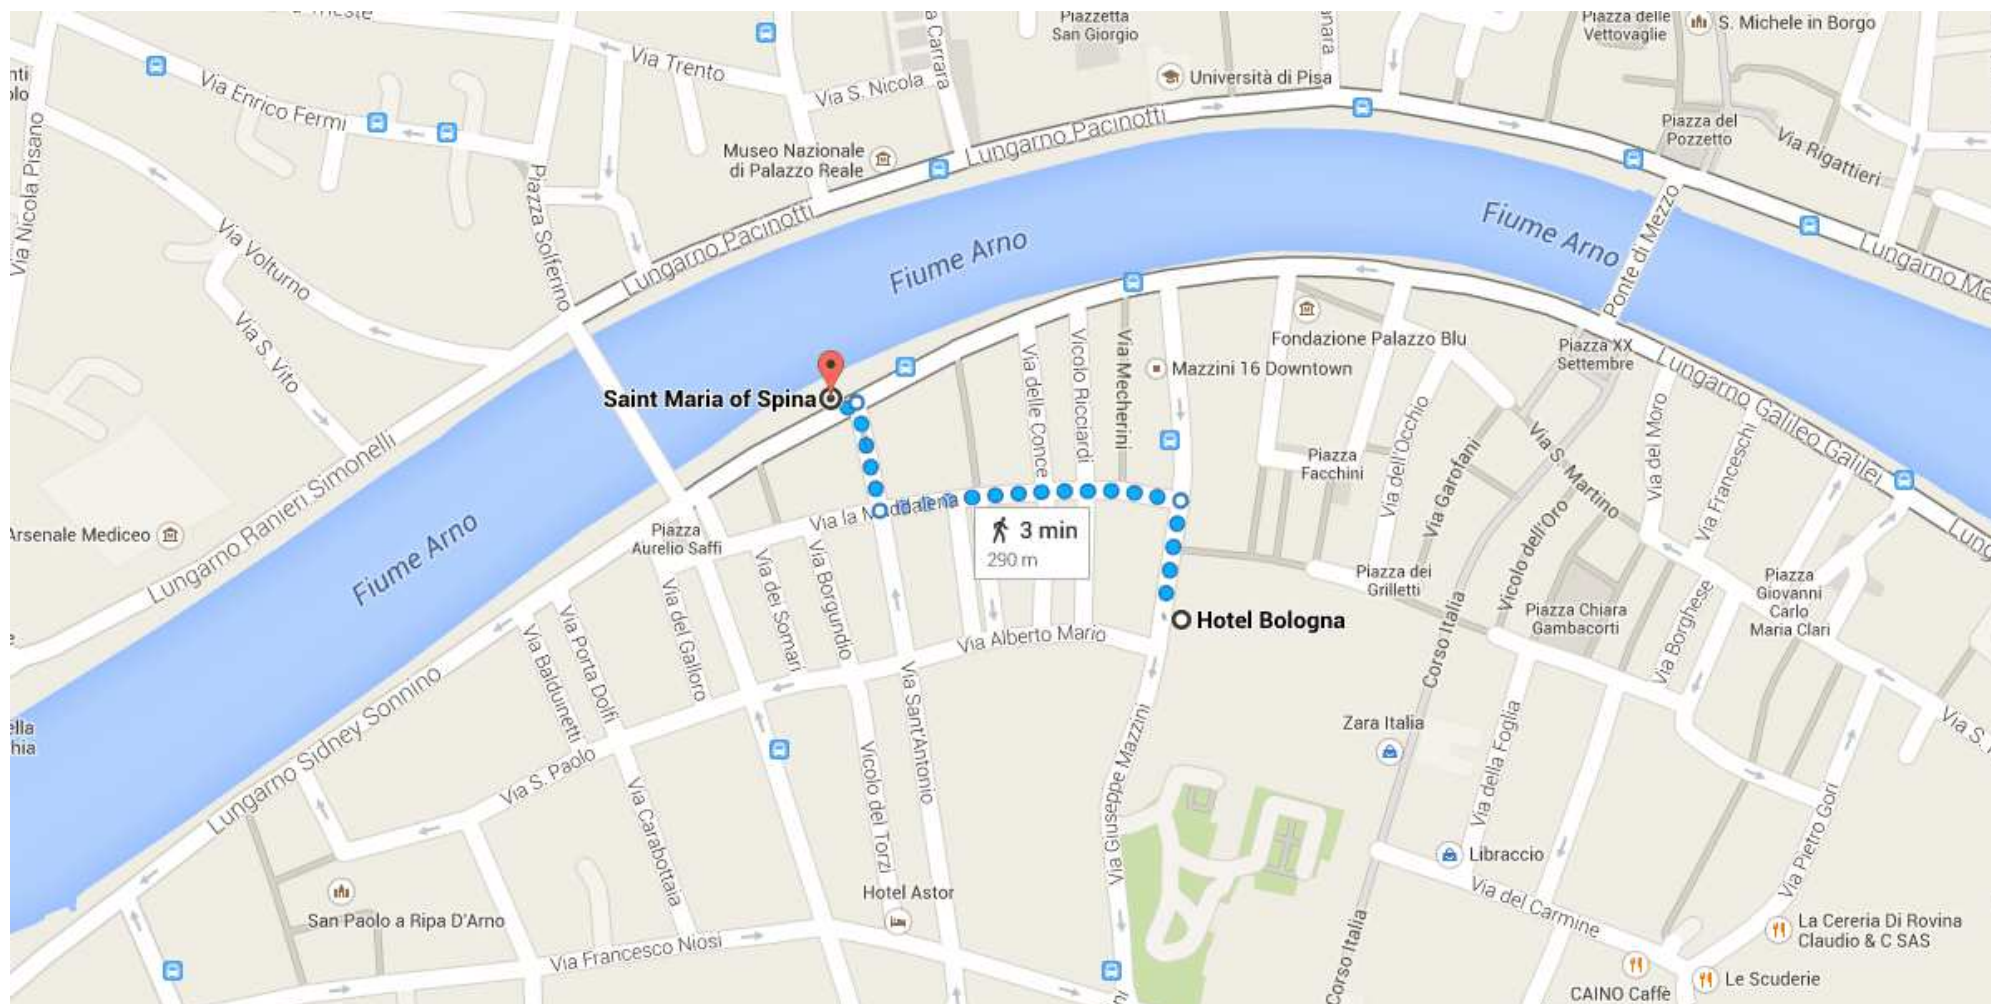

Walk 290 m, 3 min

### Directions from Hotel Bologna to Saint Maria of Spina

○ Hotel Bologna  
Via Giuseppe Mazzini, 57, 56125 Pisa PI

Use caution - may involve errors or sections not suited for walking

-  1. Head north on Via Giuseppe Mazzini toward Via la Nunziatina  

---

61 m
-  2. Turn left onto Via la Maddalena  

---

160 m
-  3. Turn right onto Via Sant'Antonio  

---

57 m
-  4. Turn left onto Lungarno Gambacorti  
 Destination will be on the right  

---

11 m

 **Saint Maria of Spina**

Lungarno Gambacorti, Pisa PI

These directions are for planning purposes only. You may find that construction projects, traffic, weather, or other events may cause conditions to differ from the map results, and you should plan your route accordingly. You must obey all signs or notices regarding your route.